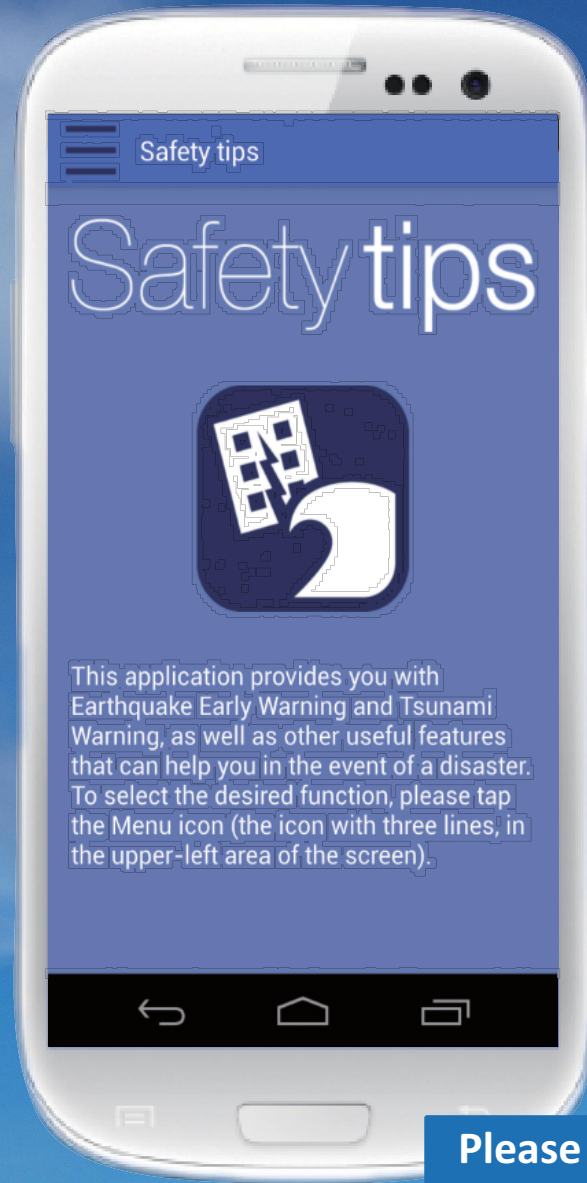

# “Safety” for your pleasant trip

This is an application to provide disaster information developed under the supervision of **Japan Tourism Agency**

# Safety tips

This application provides you with Earthquake Early Warning and Tsunami Warning, as well as other useful features that can help you in the event of a disaster. To select the desired function, please tap the Menu icon (the icon with three lines, in the upper-left area of the screen).

✓ Users will receive **Earthquake Early Warning** or **Tsunami Warning** notifications when they affect the registered locations.

✓ The App provides **various functions** useful for both **foreign Tourists** and residents in Japan.